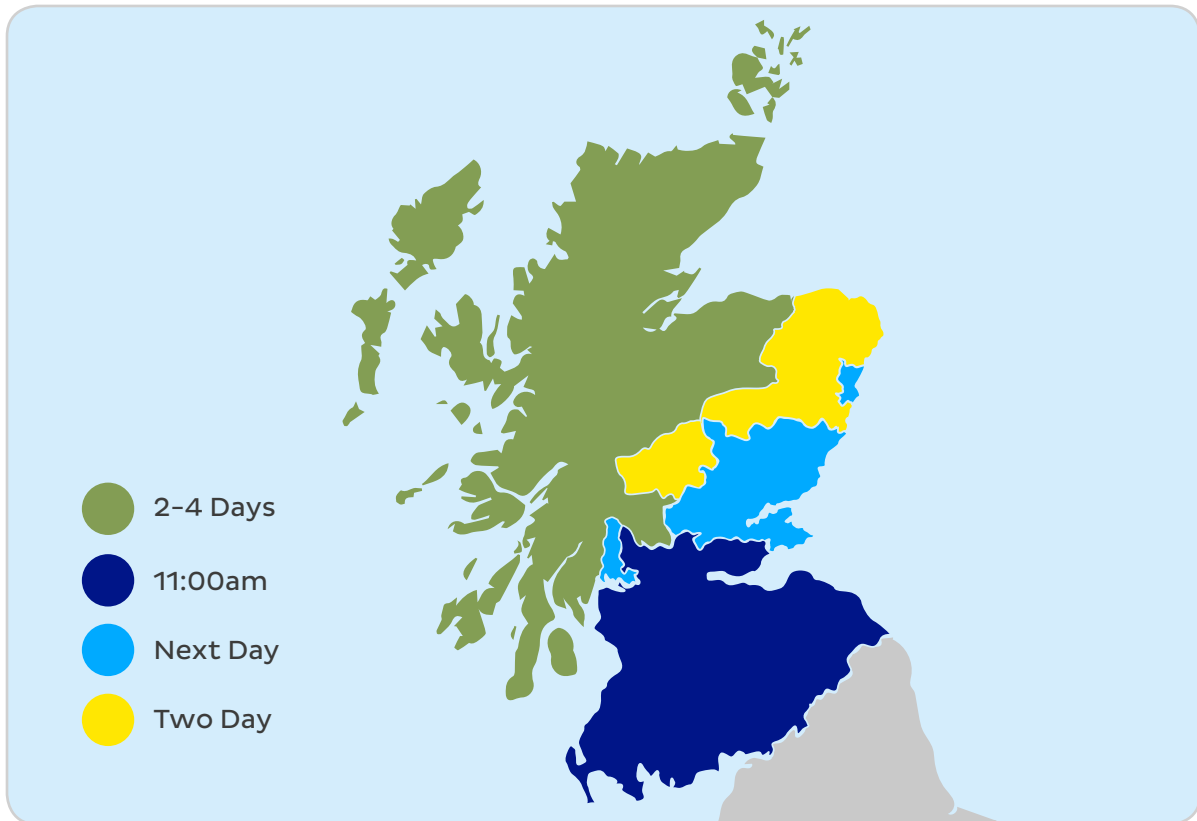

Our services in Scotland

Postcode	Service
AB10 - AB16	Next Day
AB21 - AB30	Next Day
AB31 - AB54	Two Day
DD1 - DD9	Next Day
DG1 - DG9	11:00am
EH1 - EH99	11:00am
FK1 - FK16	11:00am
G1 - G82	11:00am
G83 - G84	Next Day
G90	11:00am
KA1 - KA30	11:00am

Postcode	Service
KY1 - KY7	11:00am
KY8 - KY10	Next Day
KY11 - KY13	11:00am
KY14 - KY16	Next Day
KY99	11:00am
ML1 - ML12	11:00am
PA1 - PA19	11:00am
PH1 - PH14	Next Day
PH15 - PH18	Two Day
TD1 - TD 15	11:00am
Click here for Scottish Highlands & Islands service times	